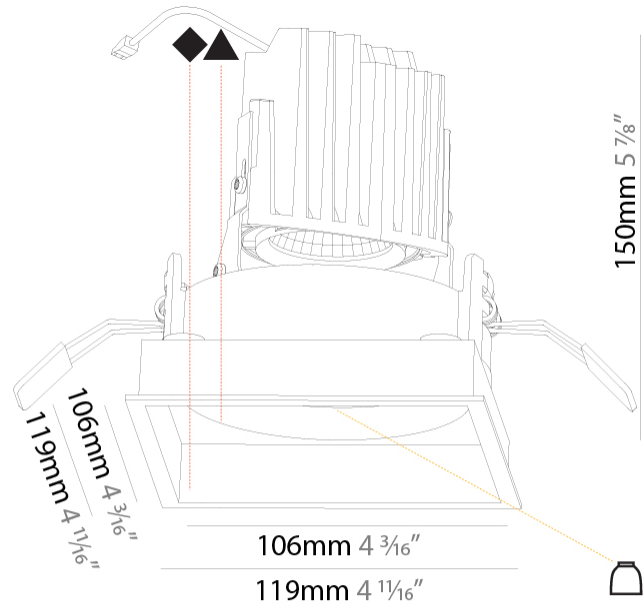

GENERAL

Series: Bioniq
Subseries: Bioniq Square Deep
Brand: Prolicht
Division: Architectural
Mounting Type: Recessed
Mounting Location: Ceiling
Subcategory: Downlight

PHYSICAL

Shape: Square
Length (mm): 119
Length (in): 4 ¹¹ / ₁₆
Width (mm): 119
Width (in): 4 ¹¹ / ₁₆
Depth (mm): 150
Depth (in): 5 ⁷ / ₈
Ceiling Thickness (mm): 10 / 12.5 / 15
Ceiling Thickness (in): 3/8 or 1/2 or 9/16
Min. Recessing Depth (mm): 170
Min. Recessing Depth (in): 6 ¹¹ / ₁₆
Light Distribution: Downlight
Weight (kg): 0.626
Weight (lbs): 1.38
Fixture Finish: SSR / BKV / CWI / CRY / HAB / LAG / UFT / ITA / RUA / RUR / MIC / FTG / MYG / TWT / LOD / PUS / FRO / FUP / KIA / POP / BLS / SPG / MEY / GOH / GUM / CHC / COM / ABZ / JAG / OBR / MOS / ROR
Fixture Material: Aluminum Die Cast
Cut-out Measurements: 114mm / 4 1/2" x 114mm / 4 1/2"

LED

Number of LEDs: 1
Color Temperature (°K): 2700 / 3000 / 3500 / 4000
Max. Delivered Lumen (lm): 940 / 980 / 1029 / 1050
Nominal Lumen (lm): 1386 / 1438 / 1511 / 1542
CRI: >90 CRI

OPTICAL

Reflector: 20 / 40 / 60

RATINGS AND CERTIFICATIONS

Certified By: Certified for North American Standards
IP rating: IP20

114 x 114mm
4 1/2" x 4 1/2"

170mm
6 1/4"

10 | 15mm
3/8" | 9/16"

BIONIQ SQUARE DEEP RECESSED

A35368-

PROJECT	
TYPE	
SPECIFIER	
QUANTITY	
DATE	