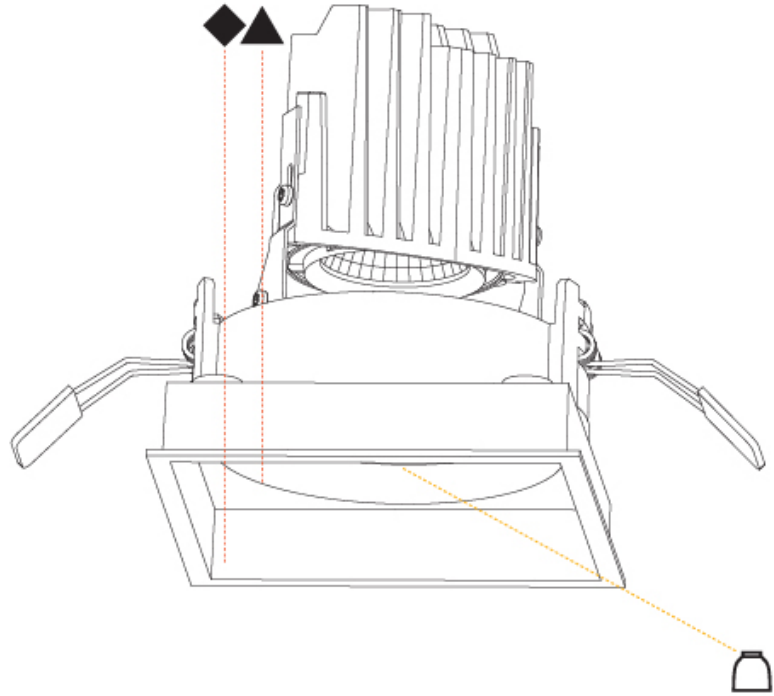

BIONIQ SQUARE DEEP RECESSED

A35368-

PROJECT	
TYPE	
SPECIFIER	
QUANTITY	
DATE	

For Color / Finish Chart & Symbology see Appendix or product page downloadable area.

	27K	35K	30K	40K	°K
Color Temperature	2700K	3500K	3000K	4000K	
Reflector	20	40	60		
	20°	40°	60°		

ORDER-EXAMPLE: **◆ ▲ °K**
L3XXXX- 02 02 30K 20
Black Black 3000K 20°